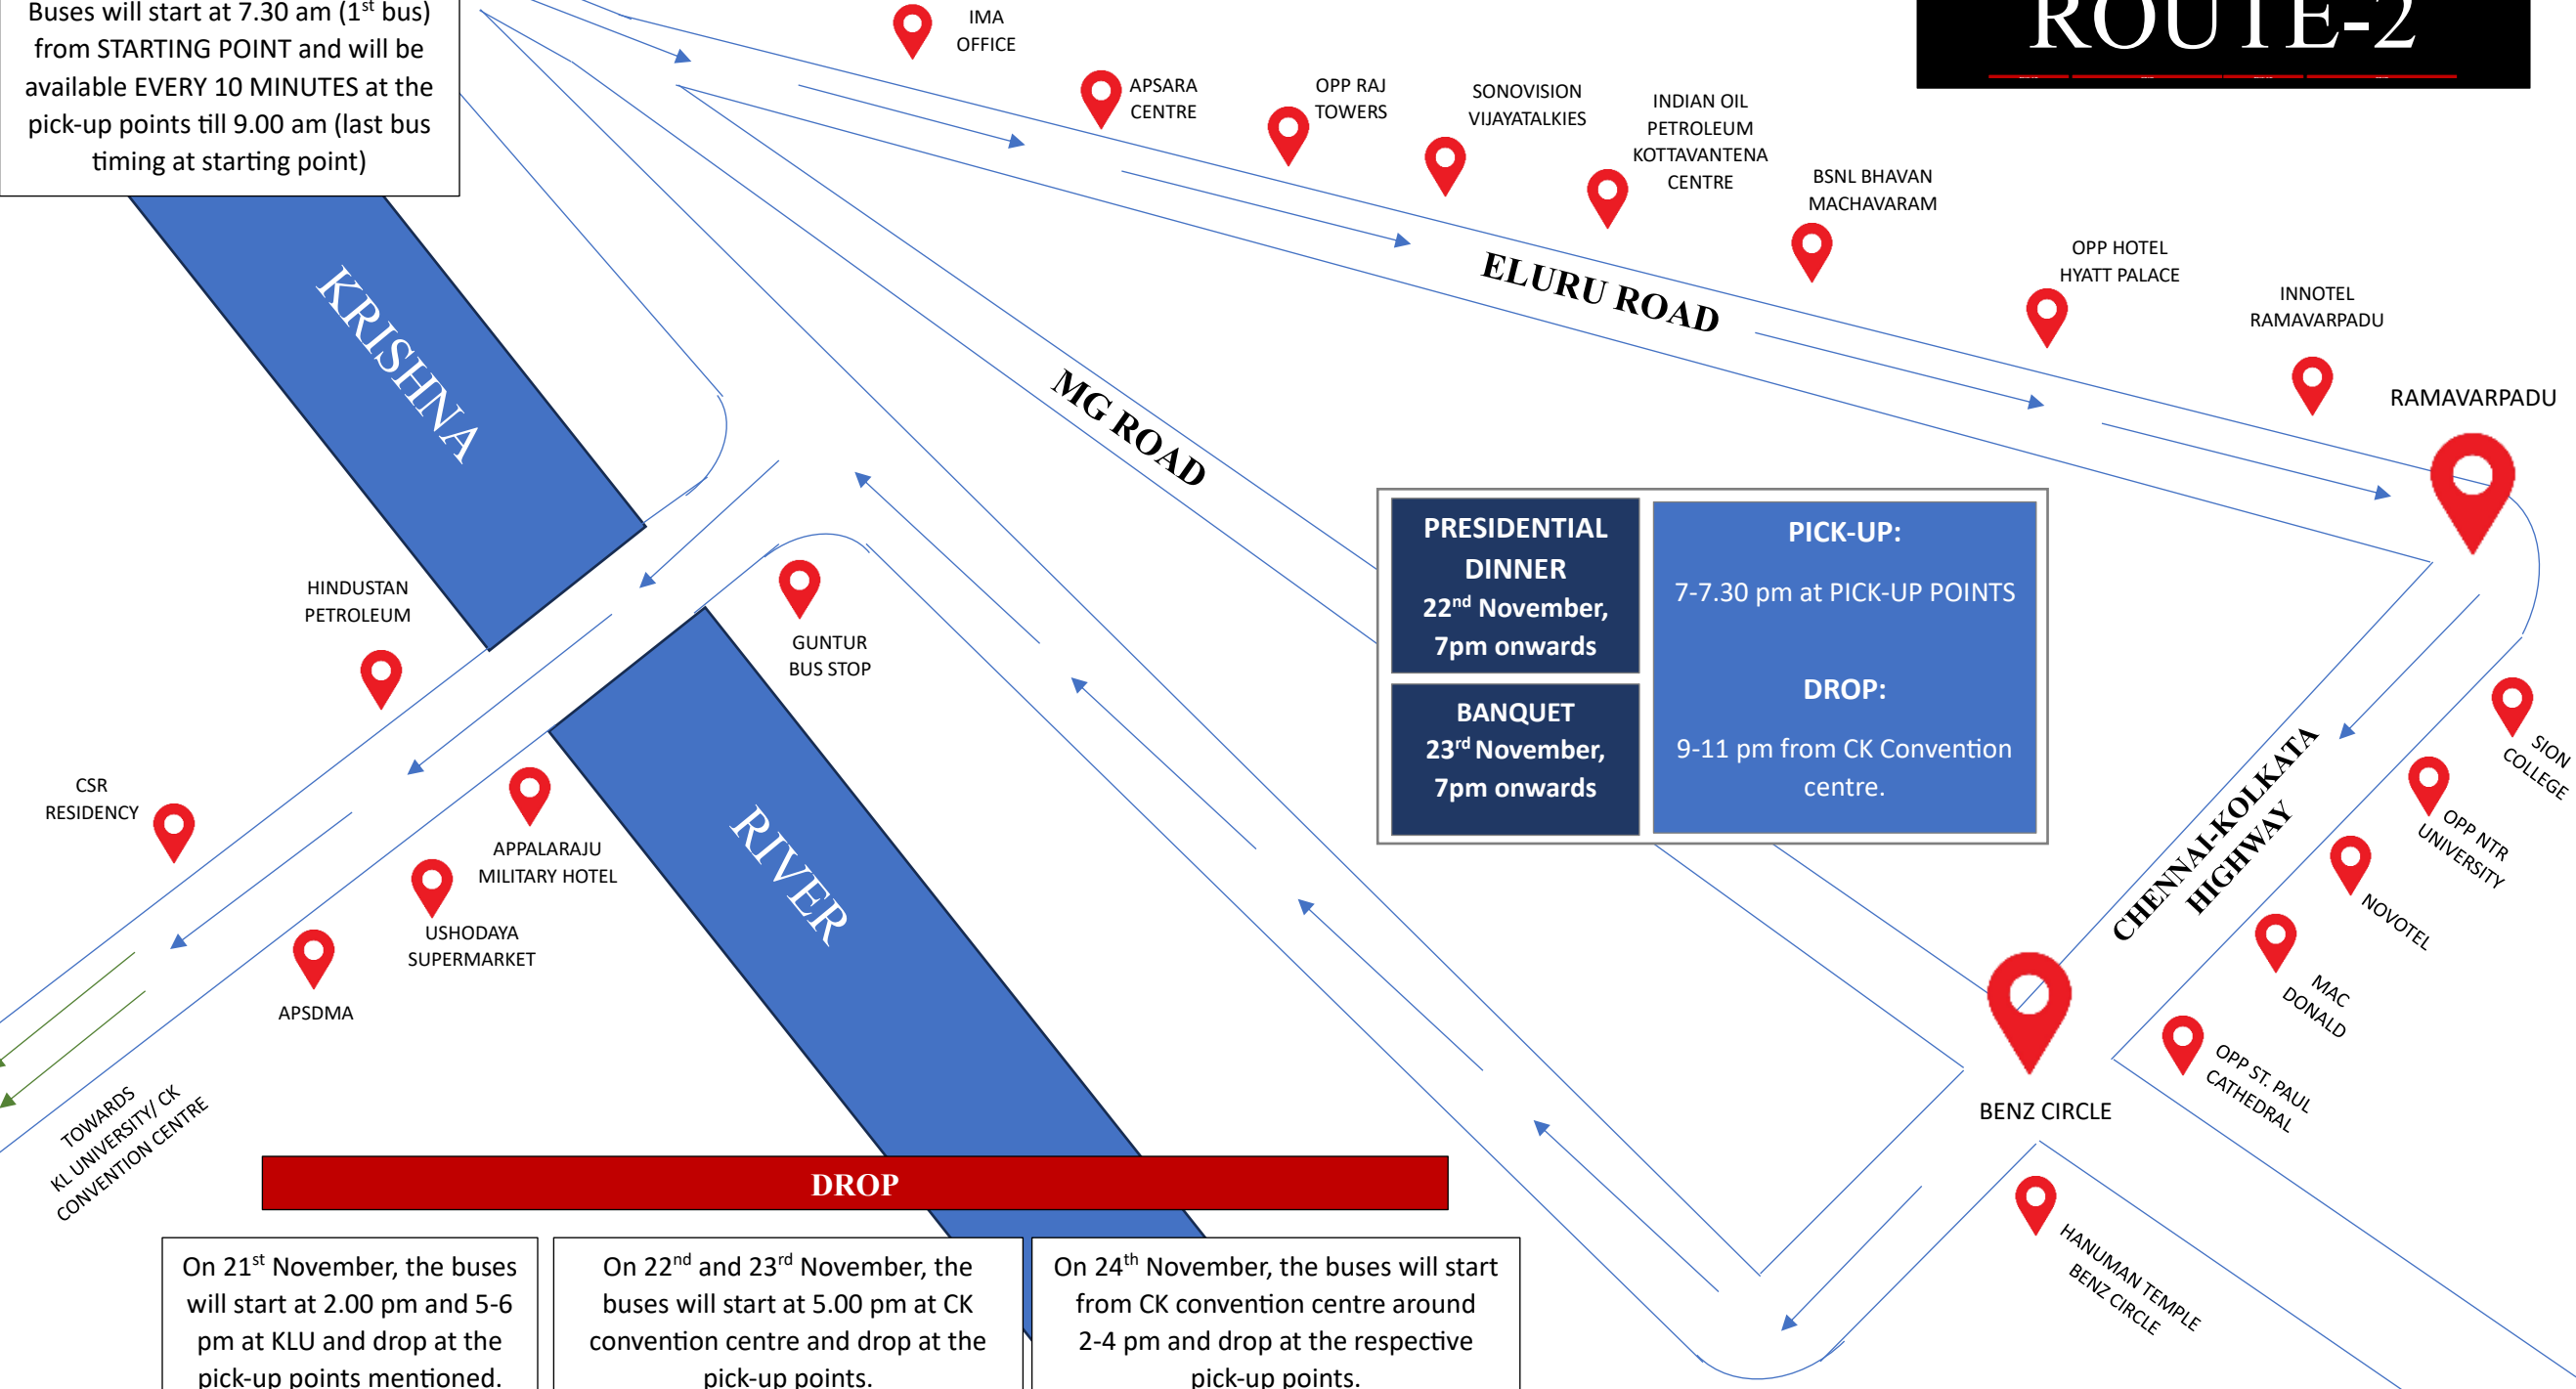

# ROUTE-2

## PICK-UP

Buses will start at 7.30 am (1<sup>st</sup> bus) from STARTING POINT and will be available EVERY 10 MINUTES at the pick-up points till 9.00 am (last bus timing at starting point)

START

<p><b>PRESIDENTIAL DINNER</b> 22<sup>nd</sup> November, 7pm onwards</p>	<p><b>PICK-UP:</b> 7-7.30 pm at PICK-UP POINTS</p>
<p><b>BANQUET</b> 23<sup>rd</sup> November, 7pm onwards</p>	<p><b>DROP:</b> 9-11 pm from CK Convention centre.</p>

## DROP

On 21<sup>st</sup> November, the buses will start at 2.00 pm and 5-6 pm at KLU and drop at the pick-up points mentioned.

On 22<sup>nd</sup> and 23<sup>rd</sup> November, the buses will start at 5.00 pm at CK convention centre and drop at the pick-up points.

On 24<sup>th</sup> November, the buses will start from CK convention centre around 2-4 pm and drop at the respective pick-up points.

\*Timings are subject to change owing to traffic conditions